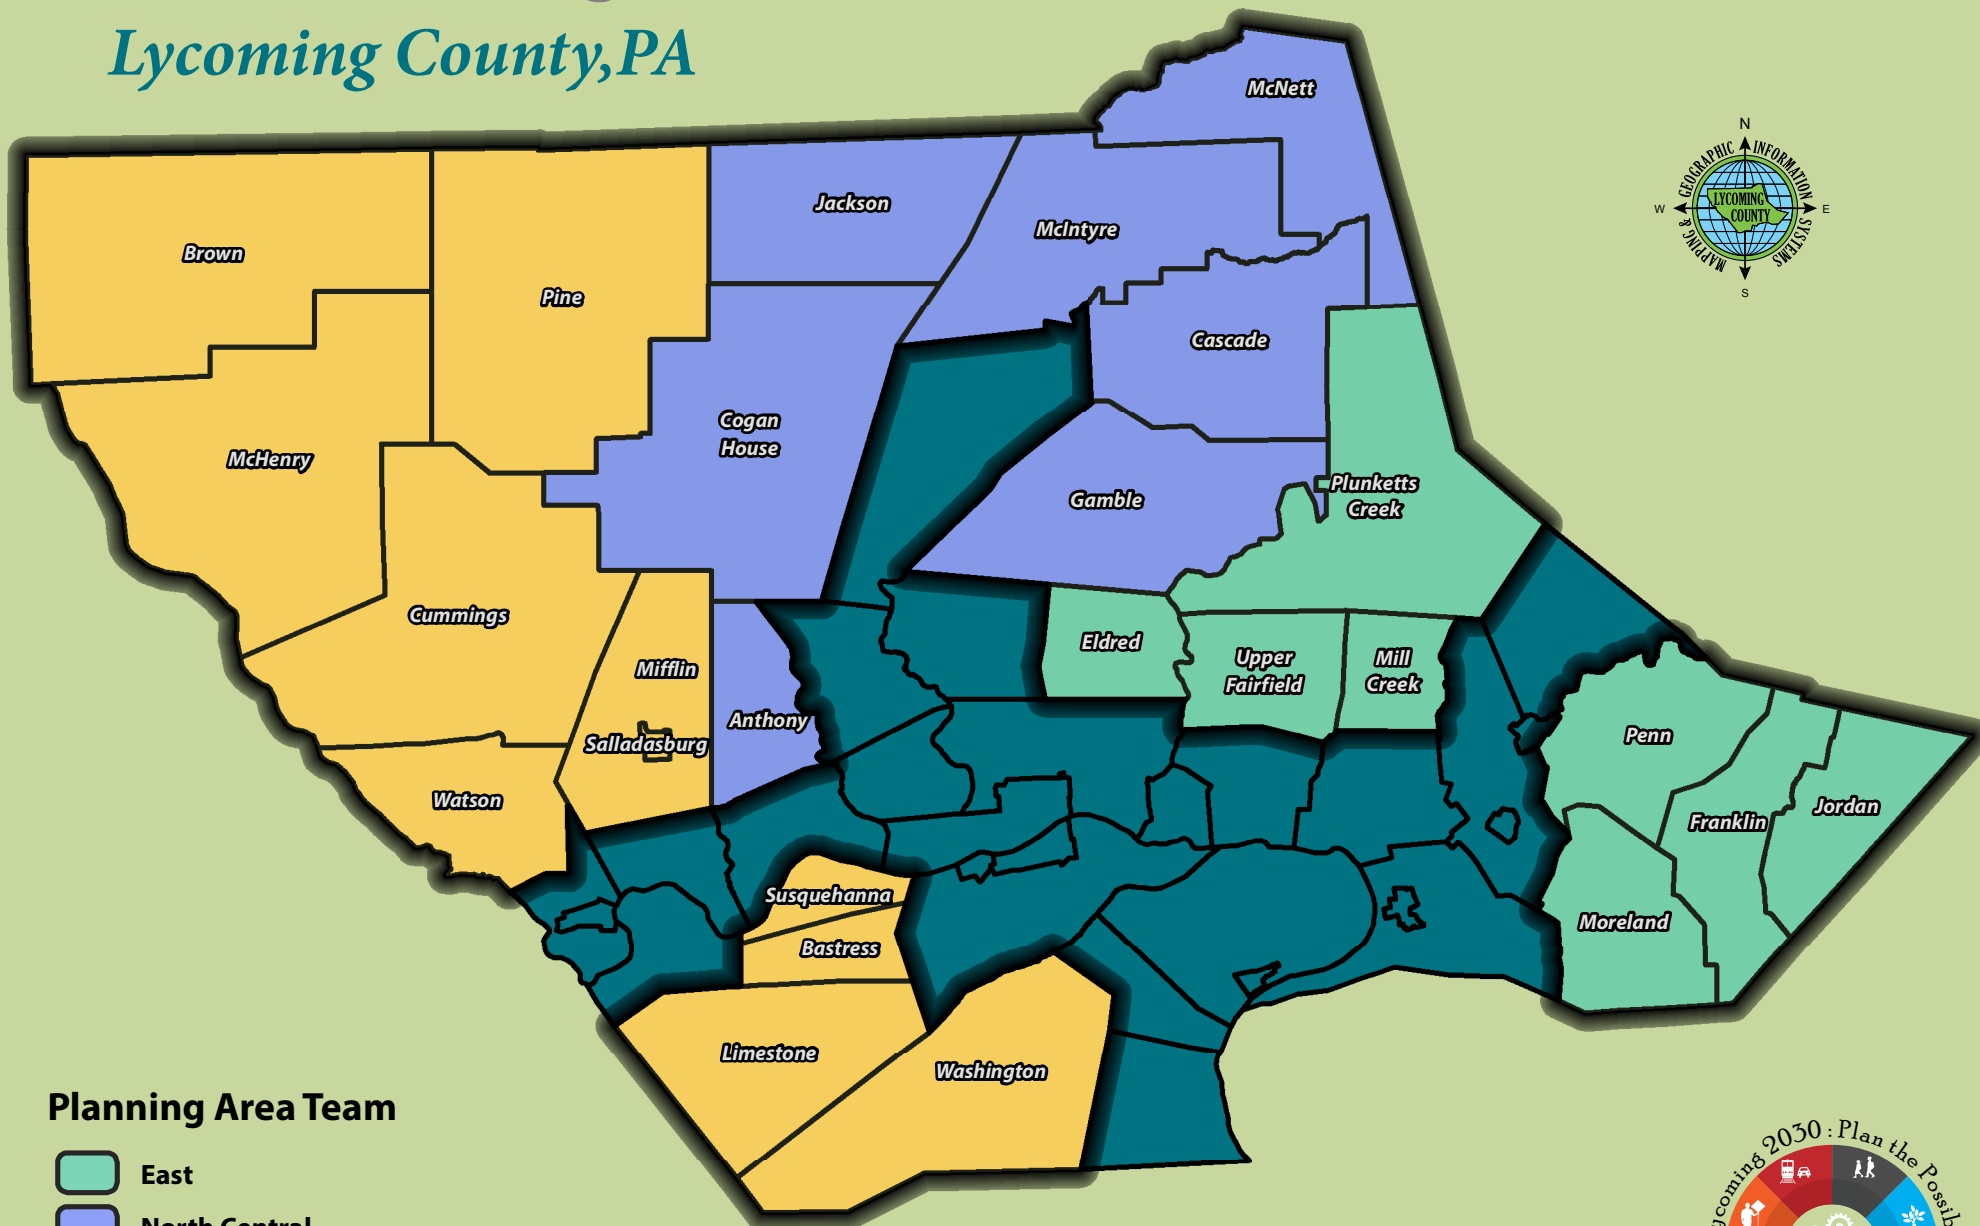

Rural Planning Areas

Lycoming County, PA

Planning Area Team

-  East
-  North Central
-  West